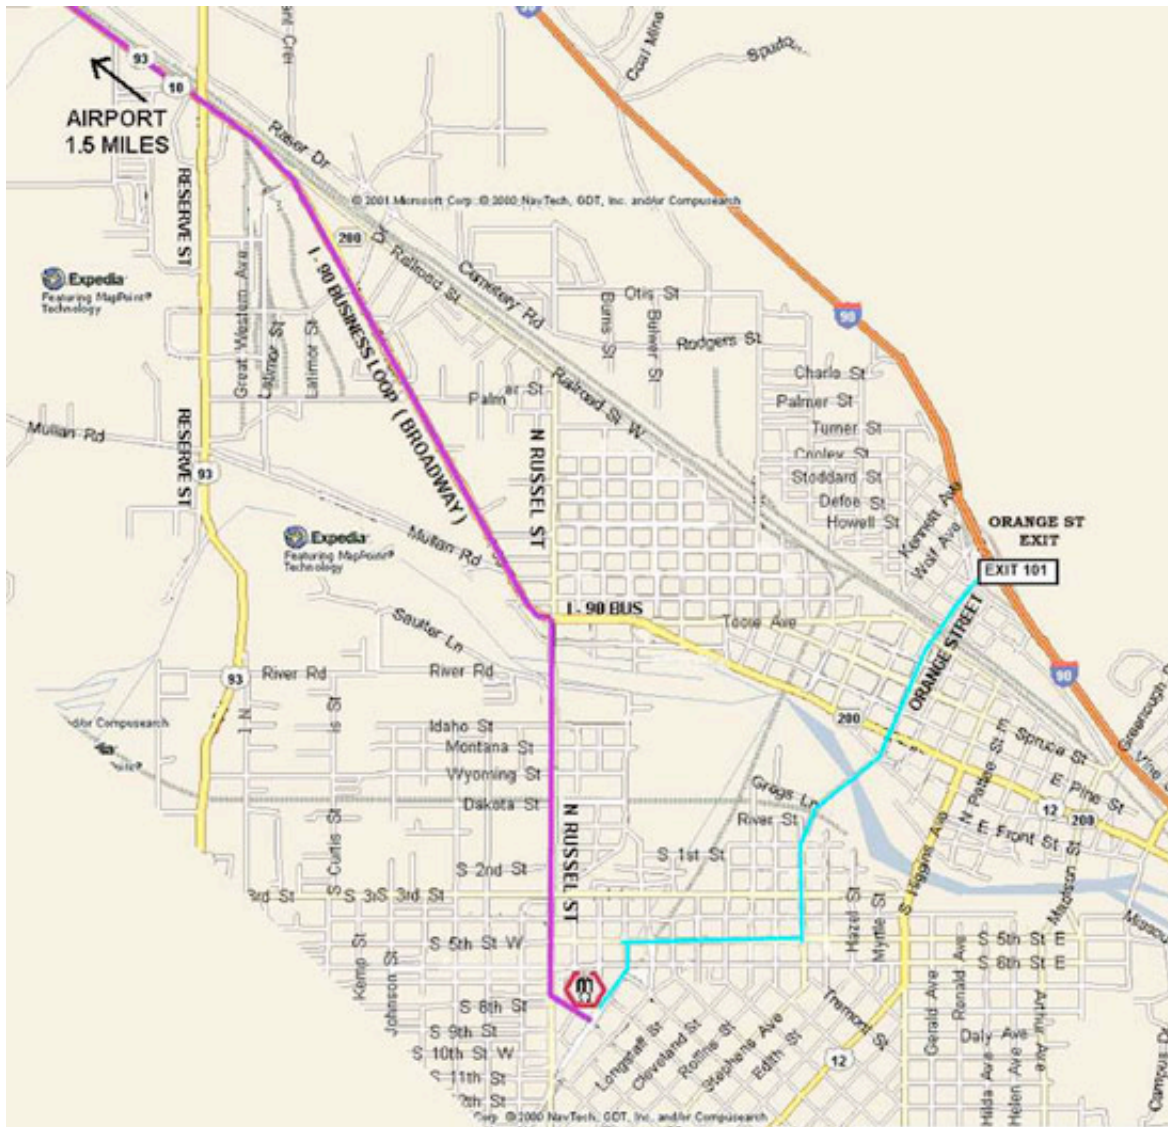

To Missoula office

From Johnson Bell Field
From I-90 Exit 101 (Orange St.)

From Johnson Bell Field

Directions	Distance
Depart: Johnson Bell Field on US-93 [US-10 W] (East)	1.5
Continue (South-East) on Broadway [I-90 Bus]	1.8
Bear RIGHT (South) onto (N) Russell St	1.1
Bear LEFT (East) onto W Addison St	0.1
Turn LEFT (North) onto Ronan St	0.1
END: Arrive 845 Ronan St, Missoula, MT, 59801	0.1

From I-90 Exit 101 (Orange St.)

Directions	Distance
Start: Travel (South-West) onto (N) Orange St	1.3

Turn RIGHT (West) onto S 5th St W	0.5
Turn LEFT (South) onto California	0.1
Bear RIGHT (Southwest) onto Ronan St	0.1
END: End: Arrive 845 Ronan St, Missoula, MT, 59801	0.1